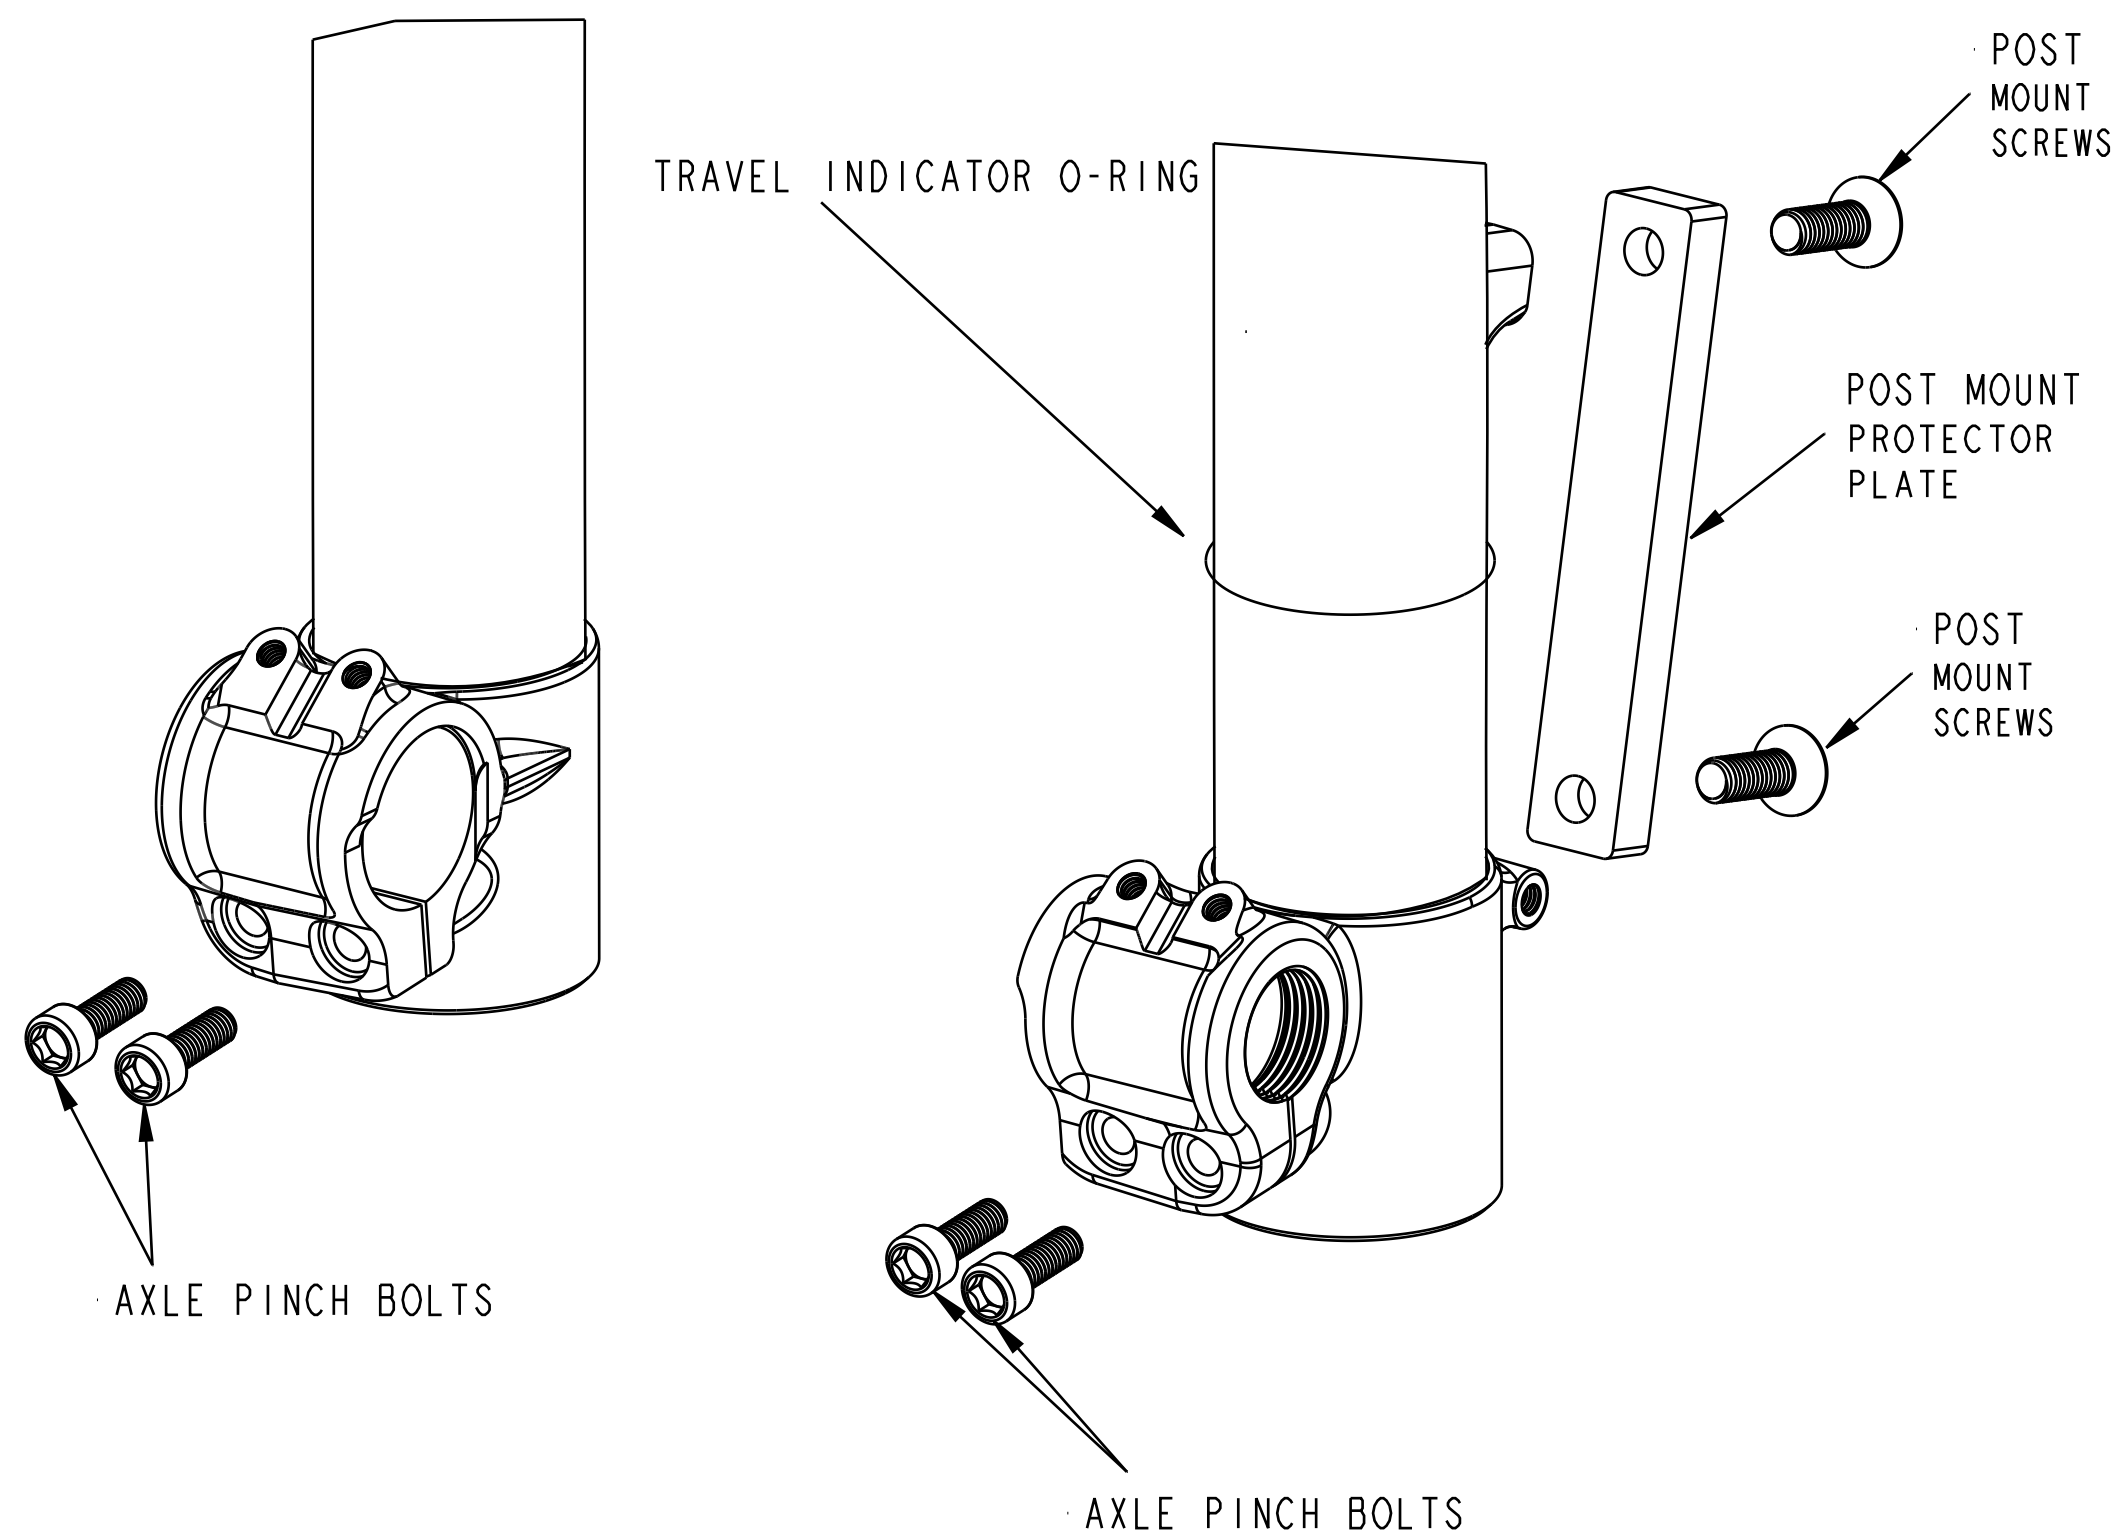

4

3

2

1

D

D

C

C

B

B

A

A

- PROPRIETARY -
THIS DOCUMENT CONTAINS CONFIDENTIAL, PROPRIETARY INFORMATION
THAT IS FOX PROPERTY. DO NOT DISCLOSE TO OR DUPLICATE
FOR OTHERS EXCEPT AS AUTHORIZED BY FOX.

FOX FOX Factory, Inc. Ph 831-768-1100
130 Hangar Way, Watsonville, CA 95076 USA Fax 831-768-9312

TITLE
PODIUM LOWER TUBE ASSYS

SIZE DWG. NO.
C

PLOT SCALE 0.75:1 | SHEET 1 OF 1

4

3

2

1

ProE ASSEM